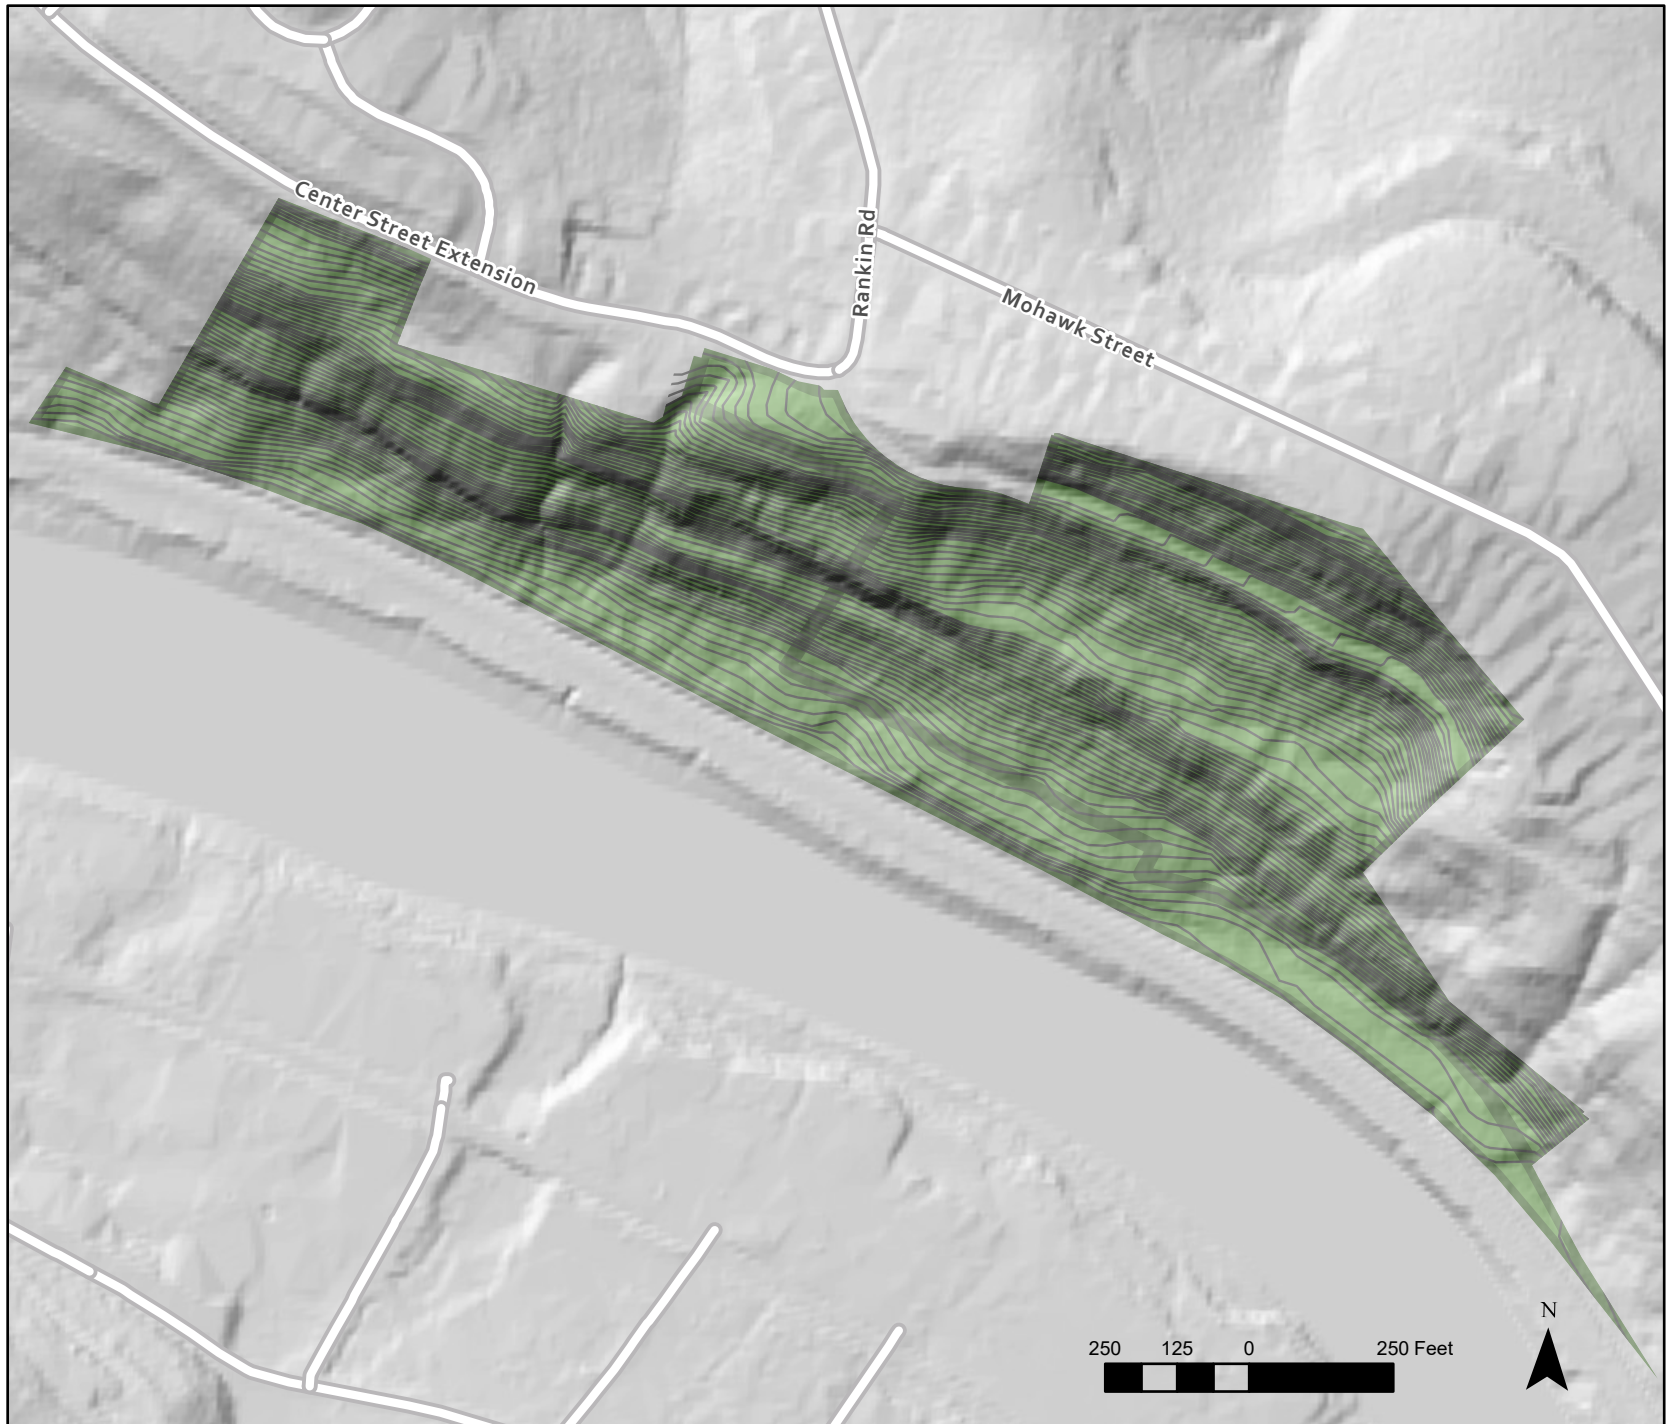

ALLEGHENY
LAND TRUST

-  ALT Land
-  Streams and Water
-  Roads

79.7955934°W 40.3207666°N

Yough Slopes Conservation Area

Boundary lines and trail locations are approximate, conditions may vary. Contact Stewardship at 412-741-2750 or stewardship@alleghenylandtrust.org.