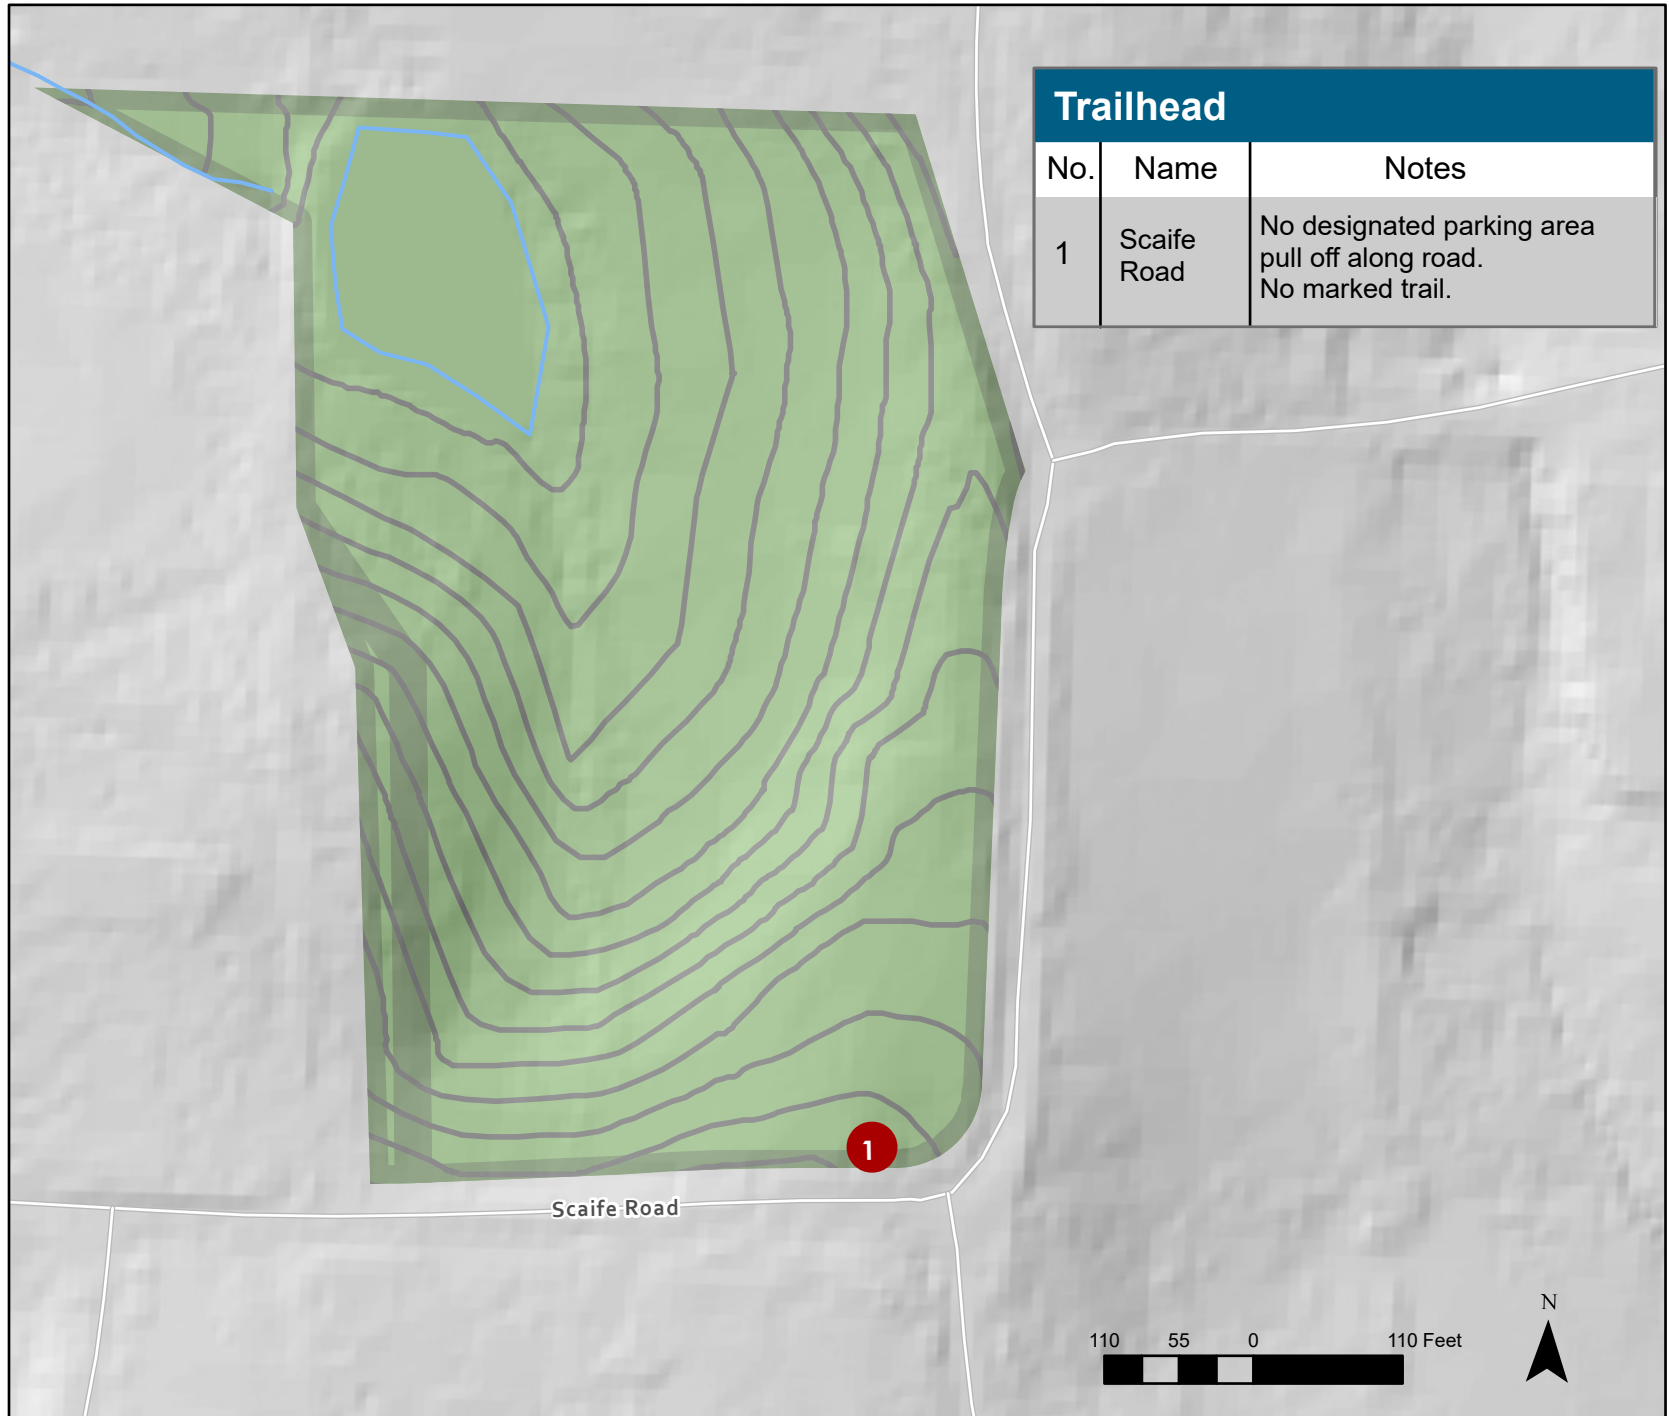

ALLEGHENY
LAND TRUST

- Trailhead
- ALT Land
- Streams and Water
- Local Roads

80.1396871°W 40.5482289°N

Trailhead		
No.	Name	Notes
1	Scaife Road	No designated parking area pull off along road. No marked trail.

Meadowview Conservation Area

Boundary lines and trail locations are approximate, conditions may vary. Contact Stewardship at 412-741-2750 or stewardship@alleghenylandtrust.org.