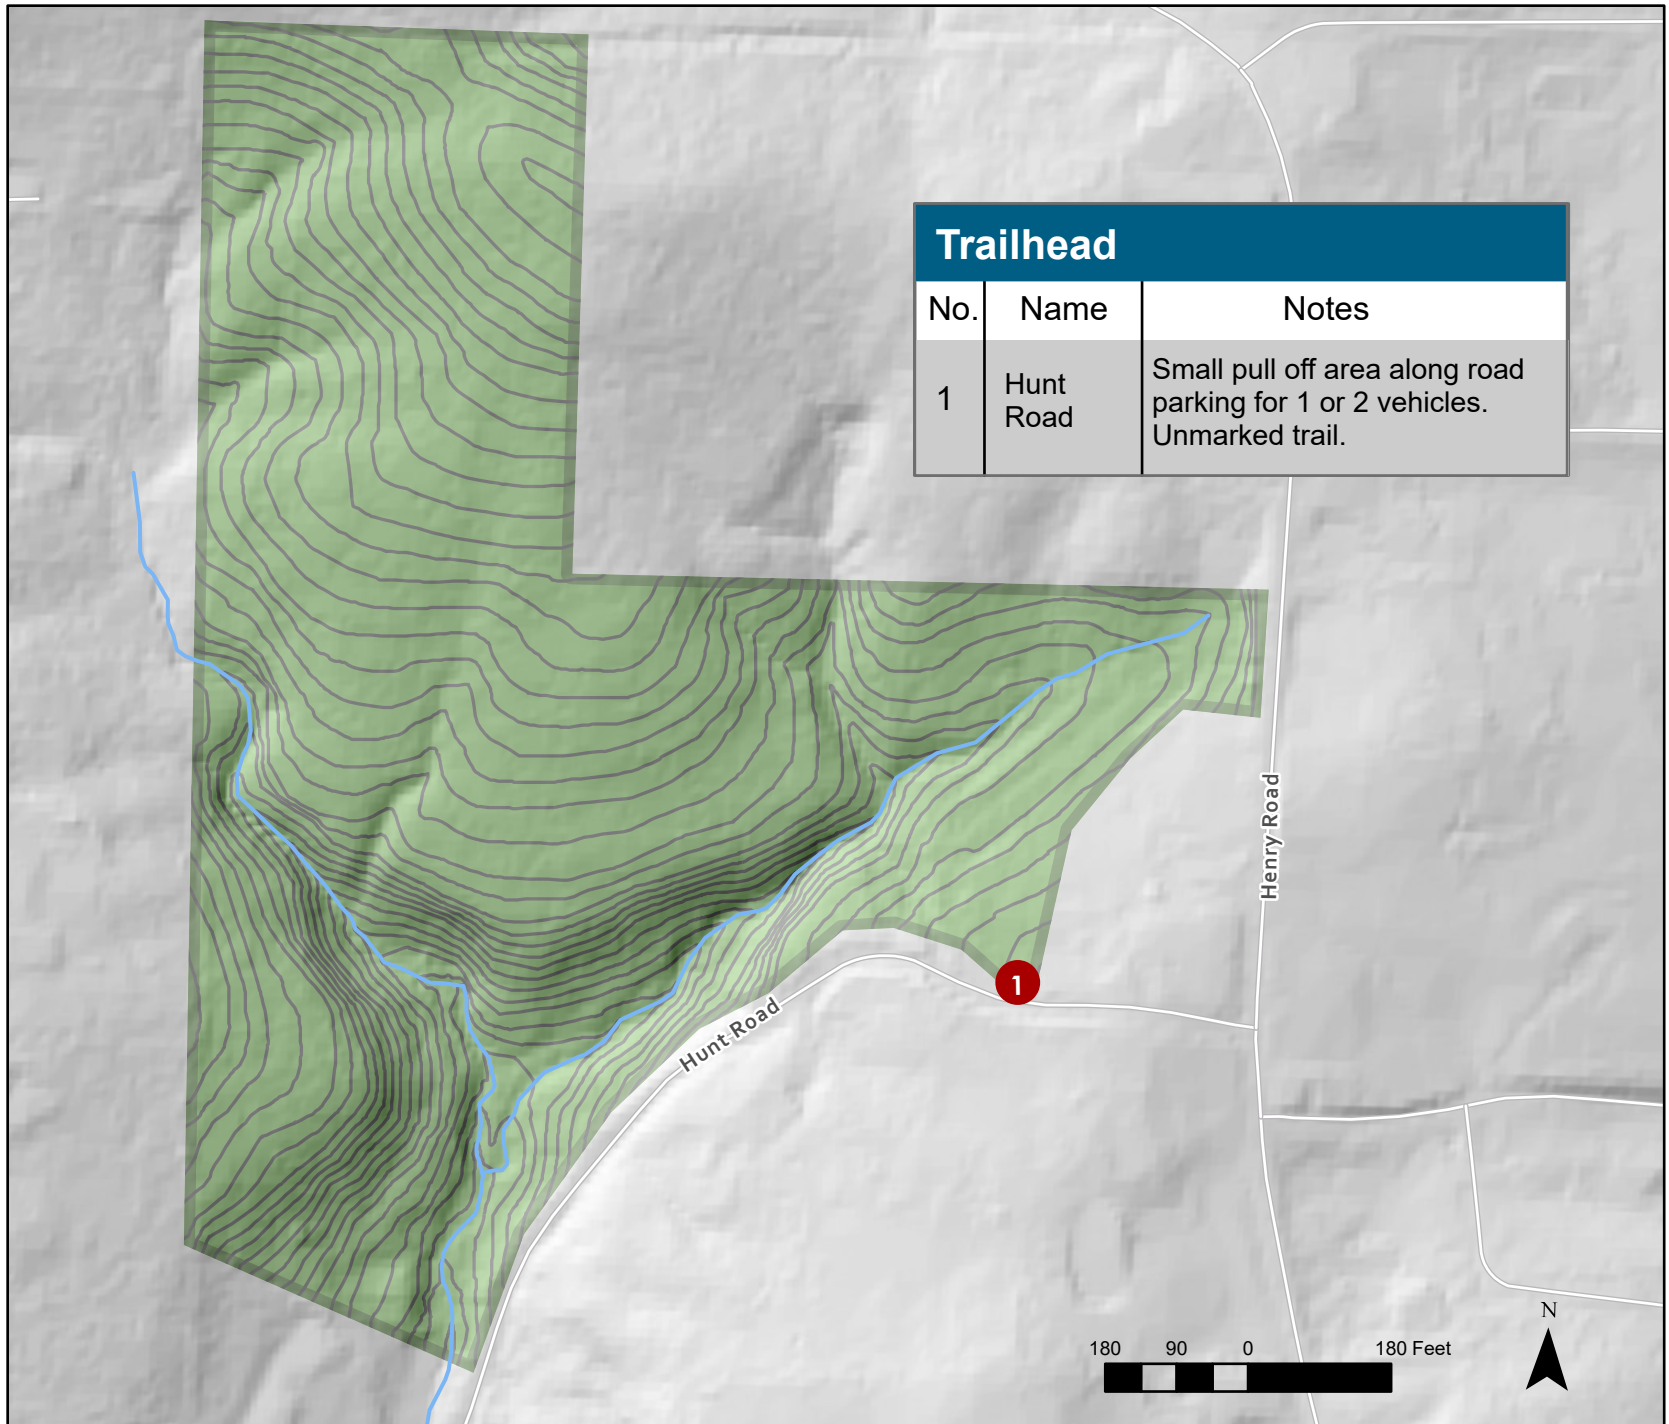

ALLEGHENY
LAND TRUST

- Trailhead
- ALT Land
- Streams and Water
- Local Roads

80.1399413°W 40.5907481°N

Trailhead		
No.	Name	Notes
1	Hunt Road	Small pull off area along road parking for 1 or 2 vehicles. Unmarked trail.