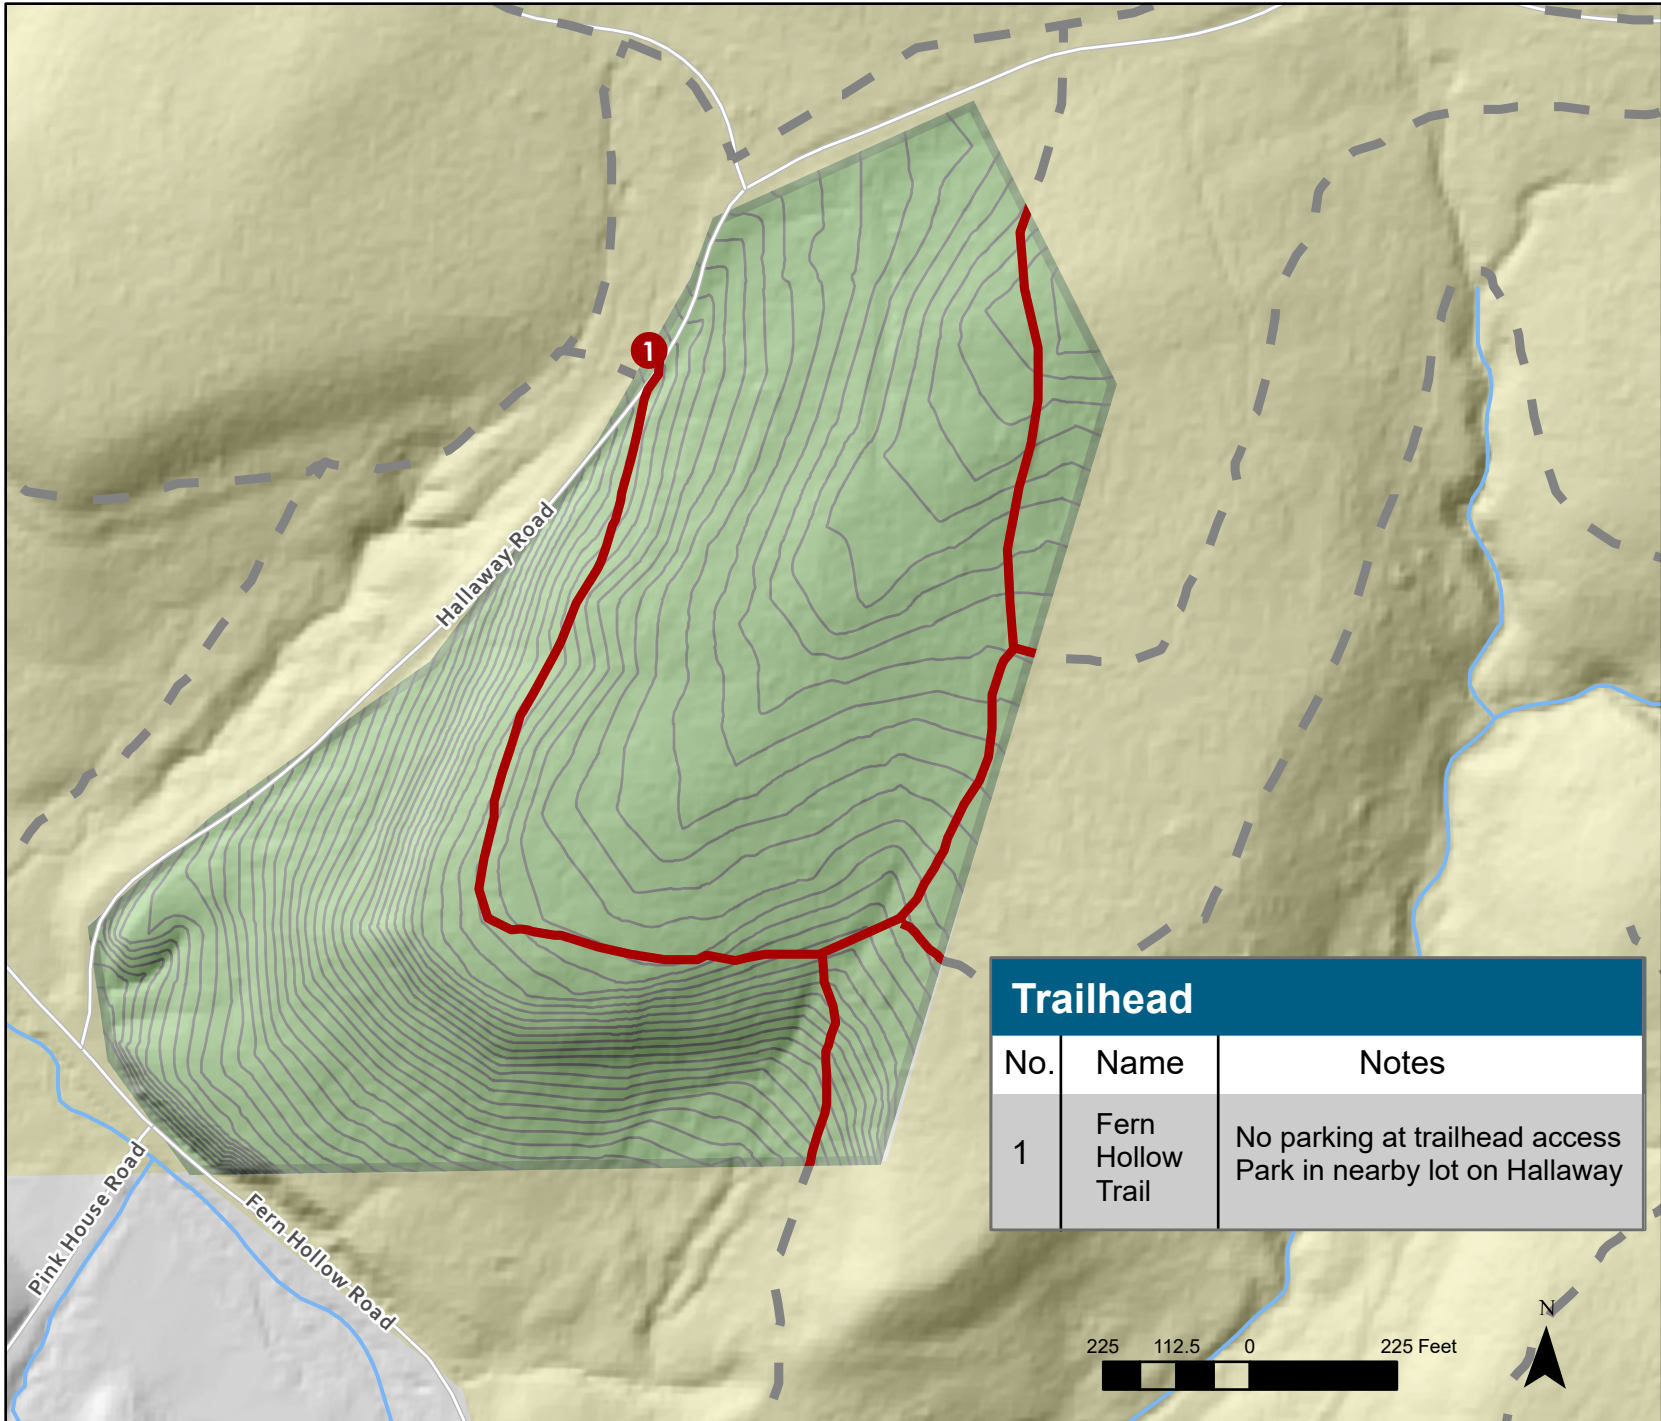

ALLEGHENY  
LAND TRUST

- Trailhead
- ALT Trails
- ALT Land
- Municipal Park
- Park Trails
- Streams and Water
- Local Roads

80.1508772°W 40.5699824°N

# Fern Hollow Greenway Conservation Area

Boundary lines and trail locations are approximate, conditions may vary. Contact Stewardship at 412-741-2750 or [stewardship@alleghenylandtrust.org](mailto:stewardship@alleghenylandtrust.org).