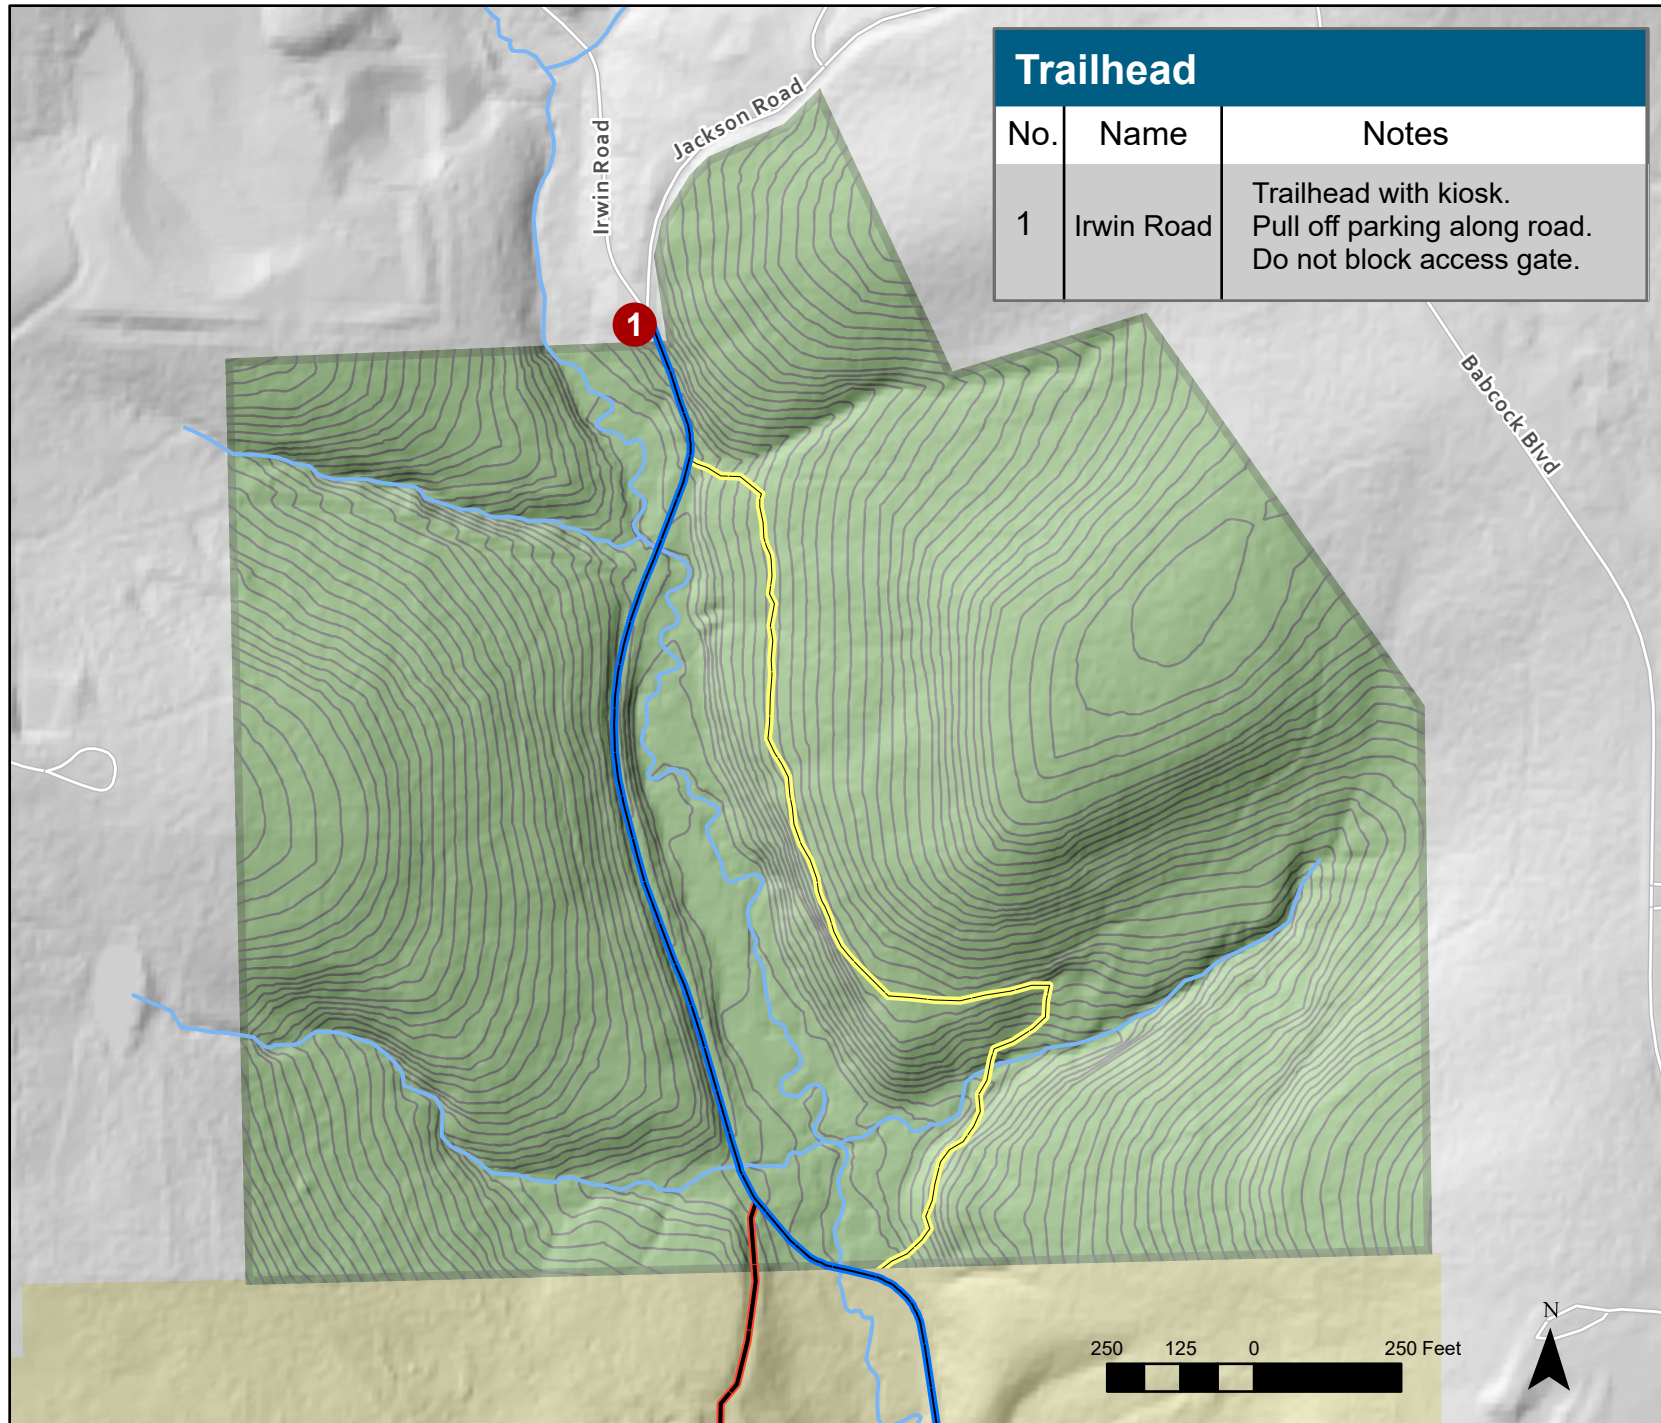

ALLEGHENY
LAND TRUST

- Irwin Run Trailhead
- Old Irwin Rd Trail
- Wilson Trail
- North Park Trail
- Streams and Water
- Local Roads
- ALT Boundary
- North Park Boundary

80.0066443°W 40.6253316°N

Trailhead		
No.	Name	Notes
1	Irwin Road	Trailhead with kiosk. Pull off parking along road. Do not block access gate.

Irwin Run Conservation Area

Boundary lines and trail locations are approximate, conditions may vary. Contact Stewardship at 412-741-2750 or stewardship@alleghenylandtrust.org.