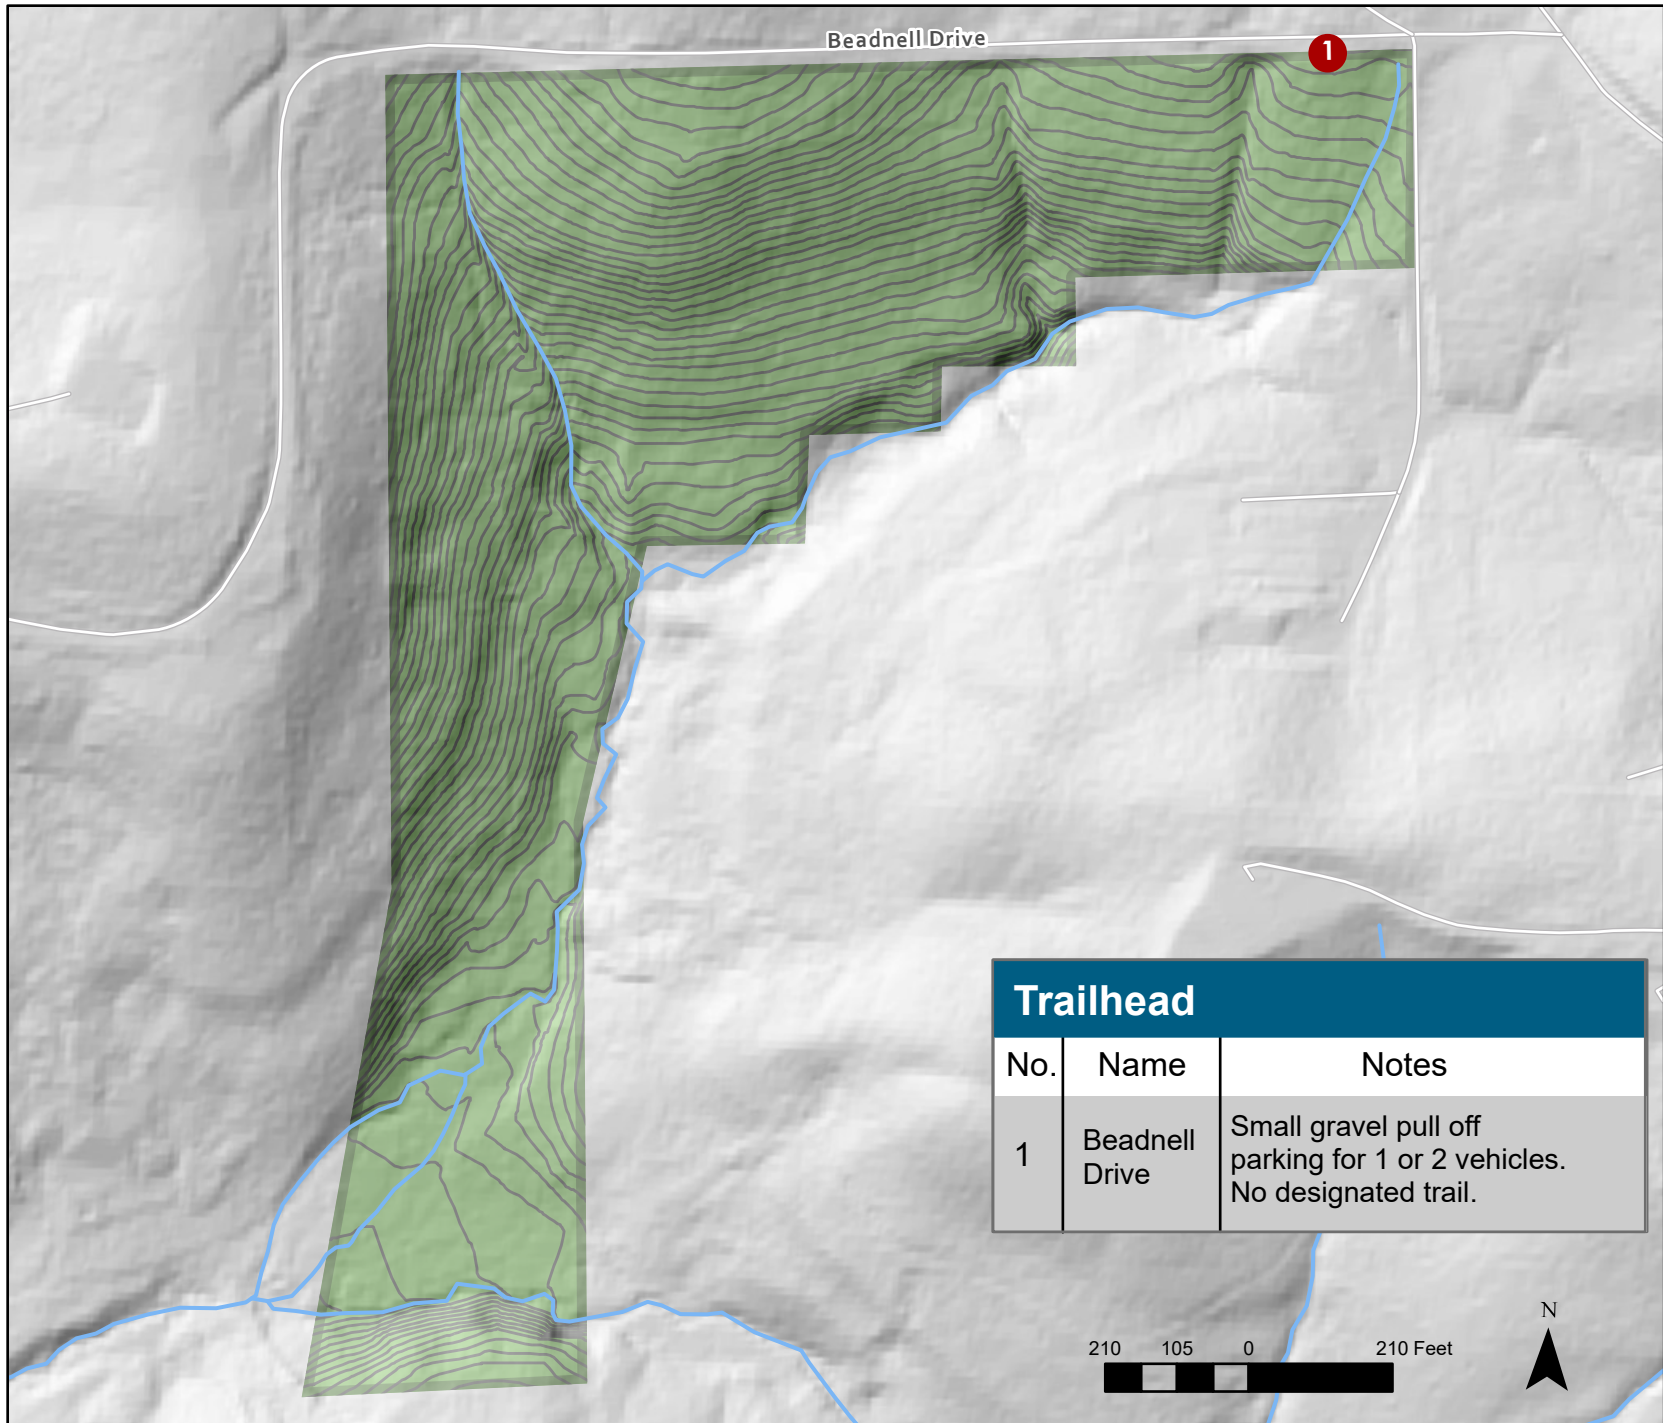

ALLEGHENY
LAND TRUST

- Trailhead
- ALT Land
- Streams and Water
- Local Roads

80.1699251°W 40.5981457°N

Trailhead		
No.	Name	Notes
1	Beadnell Drive	Small gravel pull off parking for 1 or 2 vehicles. No designated trail.

Beadnell Slopes Conservation Area

Boundary lines and trail locations are approximate, conditions may vary. Contact Stewardship at 412-741-2750 or stewardship@alleghenylandtrust.org.