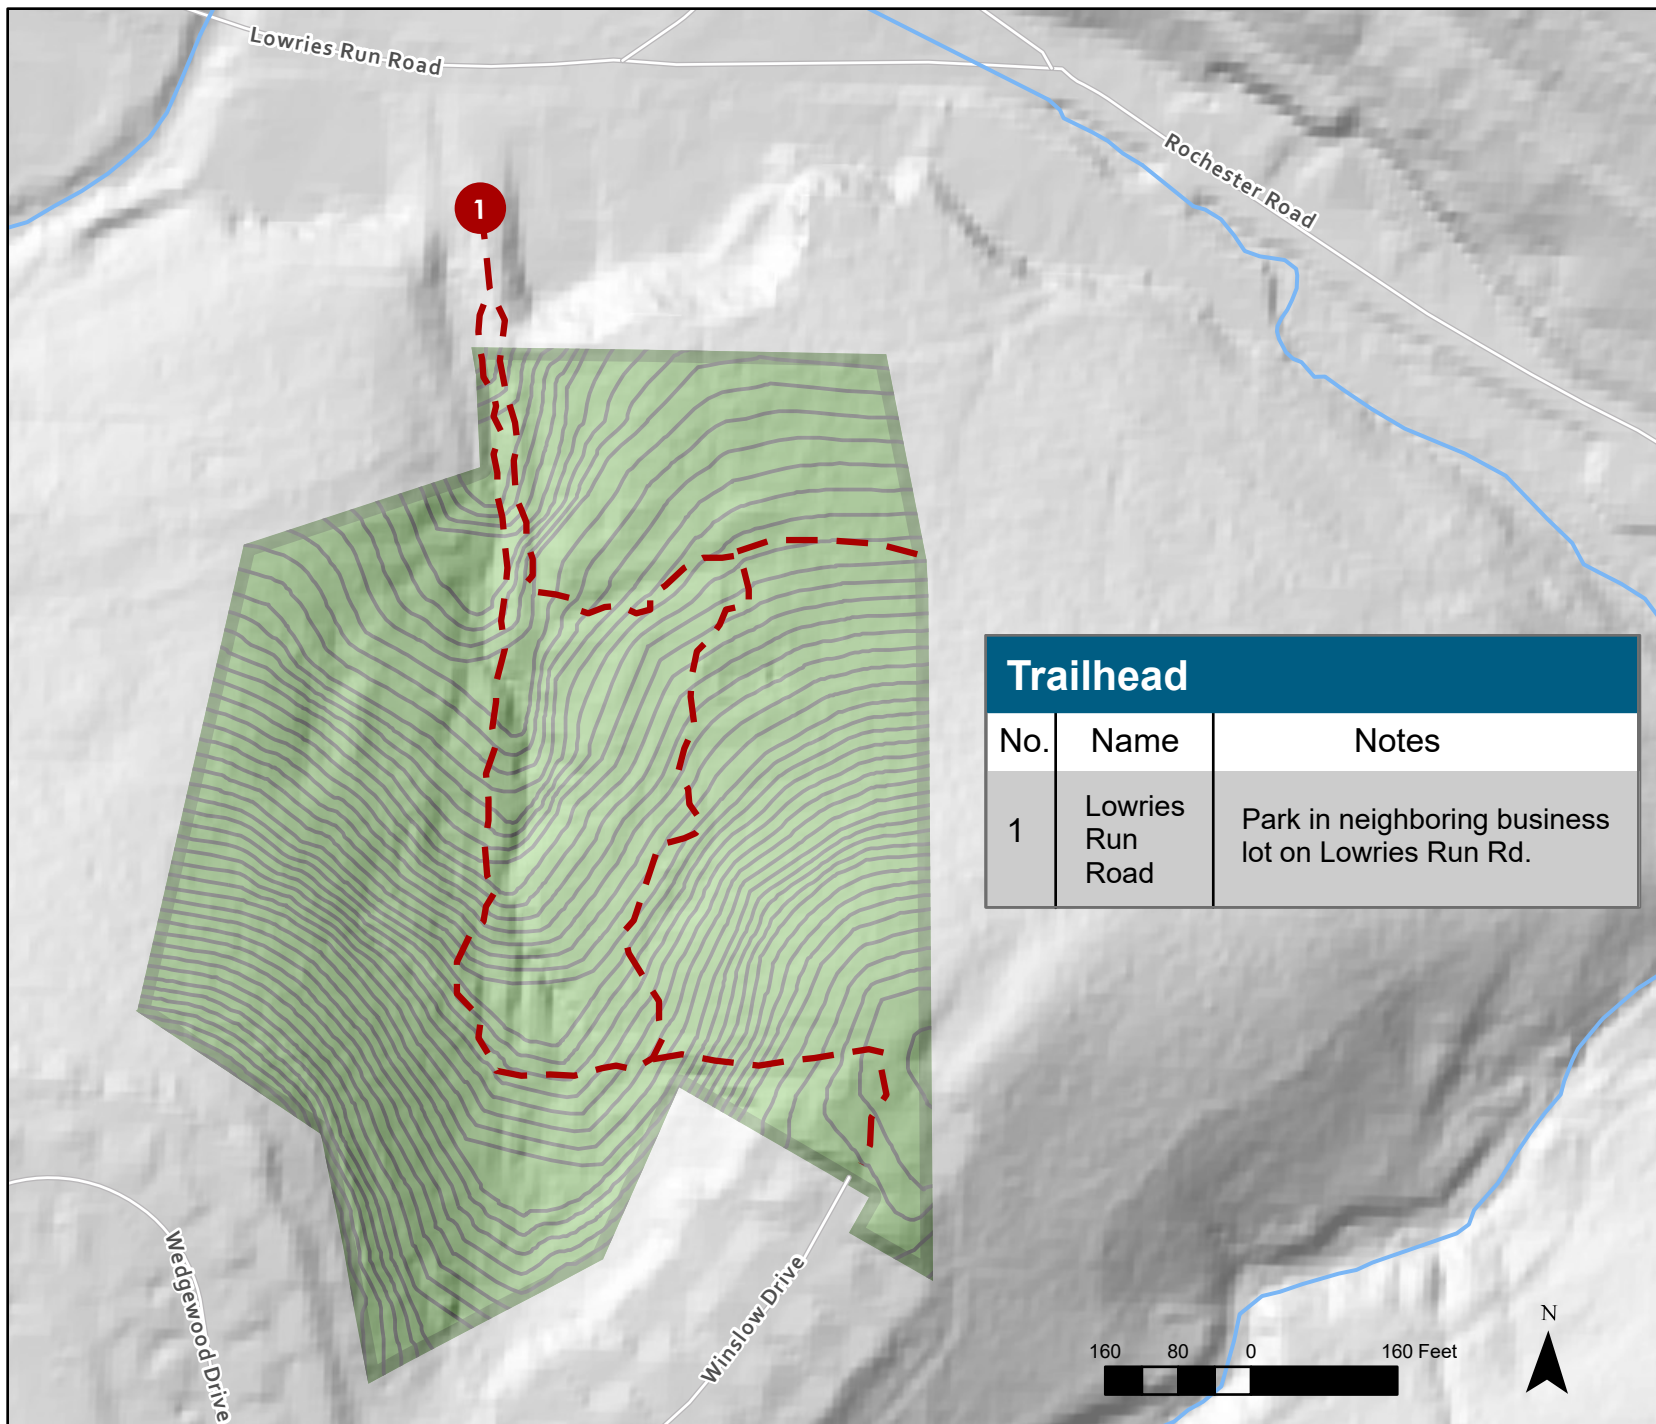

ALLEGHENY
LAND TRUST

- Trailhead
- - - - Existing Path
- ALT Land
- Streams and Water
- Local Roads

80.0523335°W 40.5333797°N

Trailhead		
No.	Name	Notes
1	Lowries Run Road	Park in neighboring business lot on Lowries Run Rd.

Lowries Run Conservation Area

Boundary lines and trail locations are approximate, conditions may vary. Contact Stewardship at 412-741-2750 or stewardship@alleghenylandtrust.org.