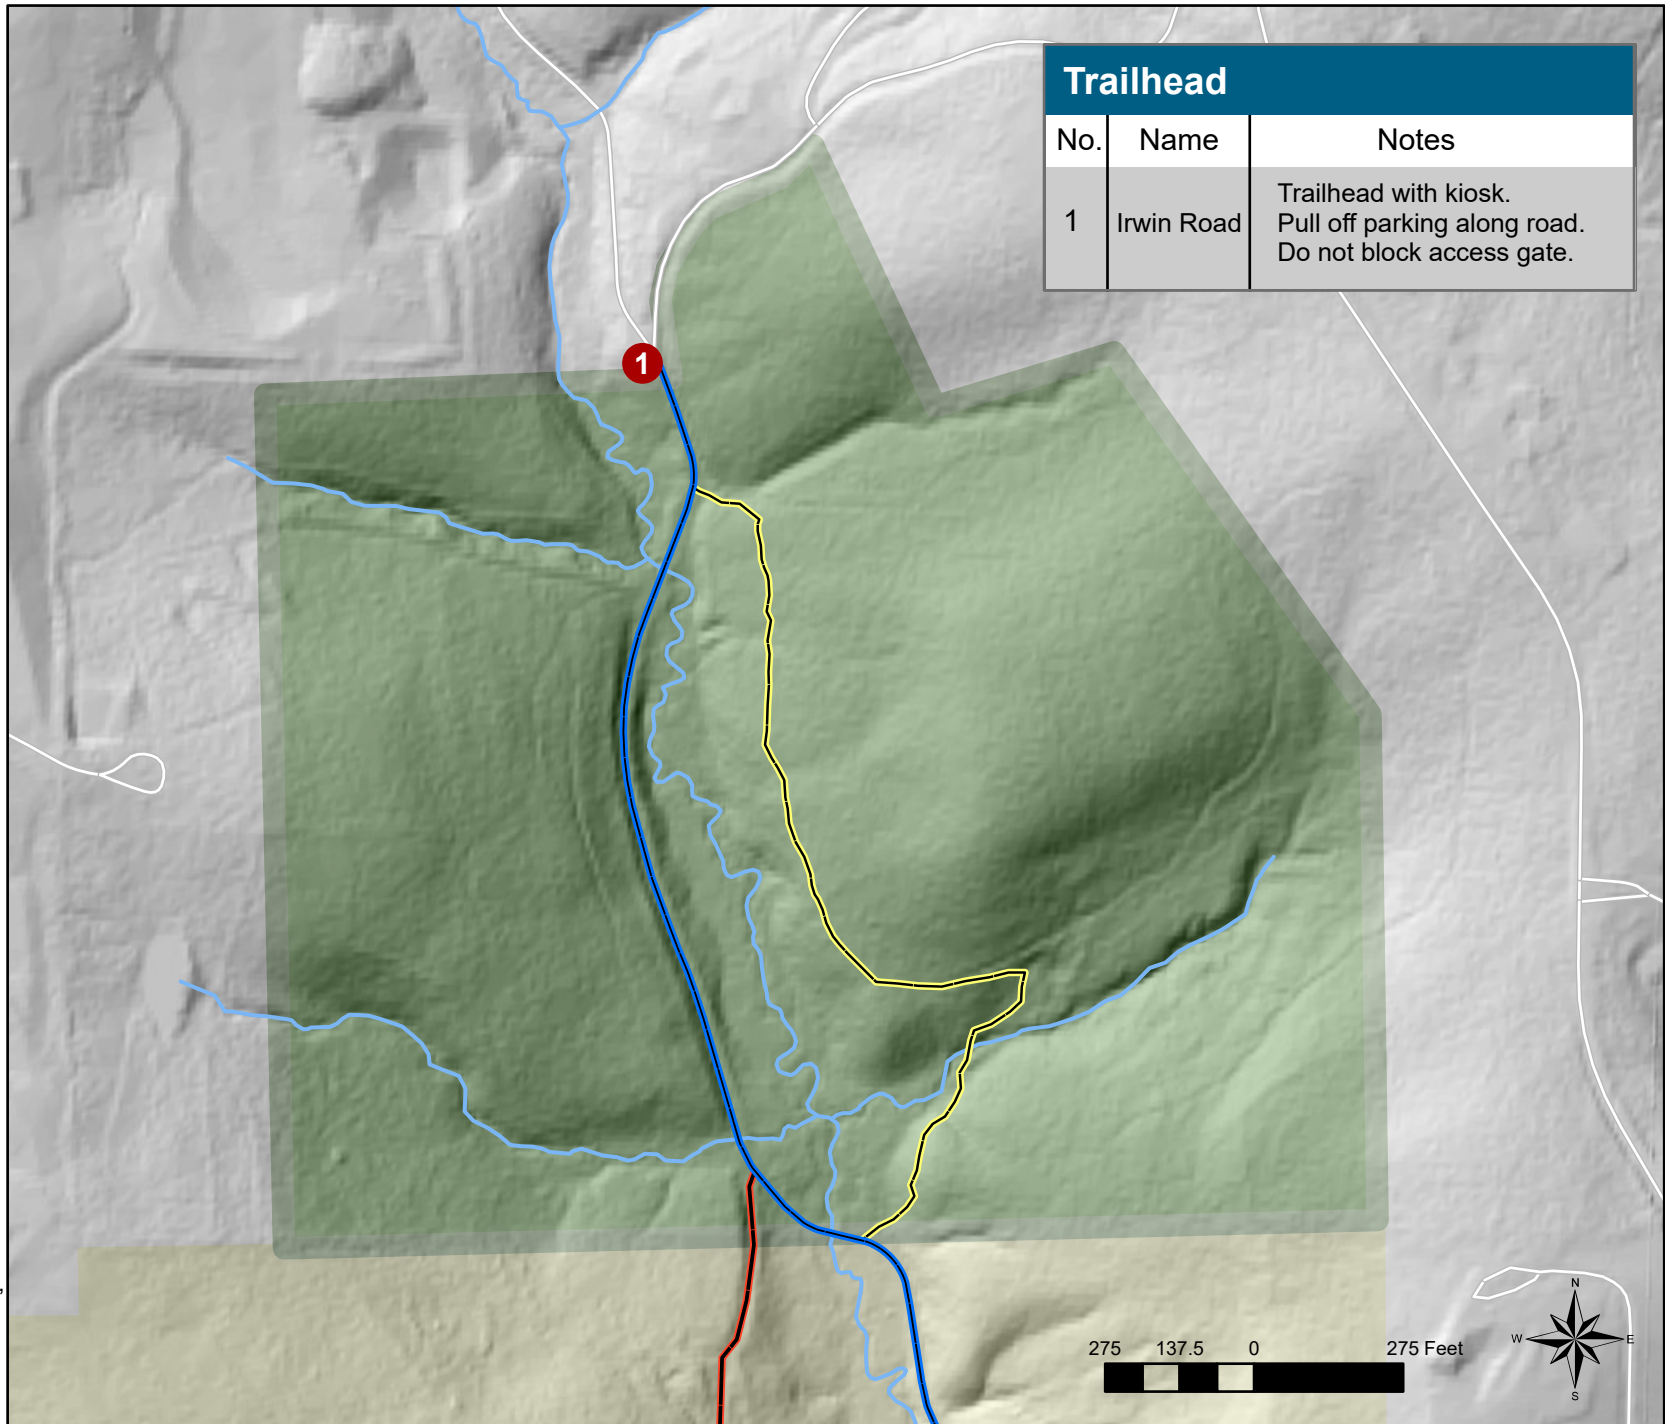

ALLEGHENY
LAND TRUST

Legend

- Trailhead
- Old Irwin Rd Trail
- Wilson Trail
- North Park Trail
- Streams and Water
- Local Roads
- ALT Boundary
- North Park Boundary

*Please stay on named trails. Unmaintained paths may be muddy, steep, or blocked with fallen trees. Do not build new trails without ALT permission.

Trailhead		
No.	Name	Notes
1	Irwin Road	Trailhead with kiosk. Pull off parking along road. Do not block access gate.

Irwin Run Conservation Area

Boundary lines and trail locations are approximate, conditions may vary. Contact Stewardship at 412-741-2750 or stewardship@alleghenylandtrust.org.