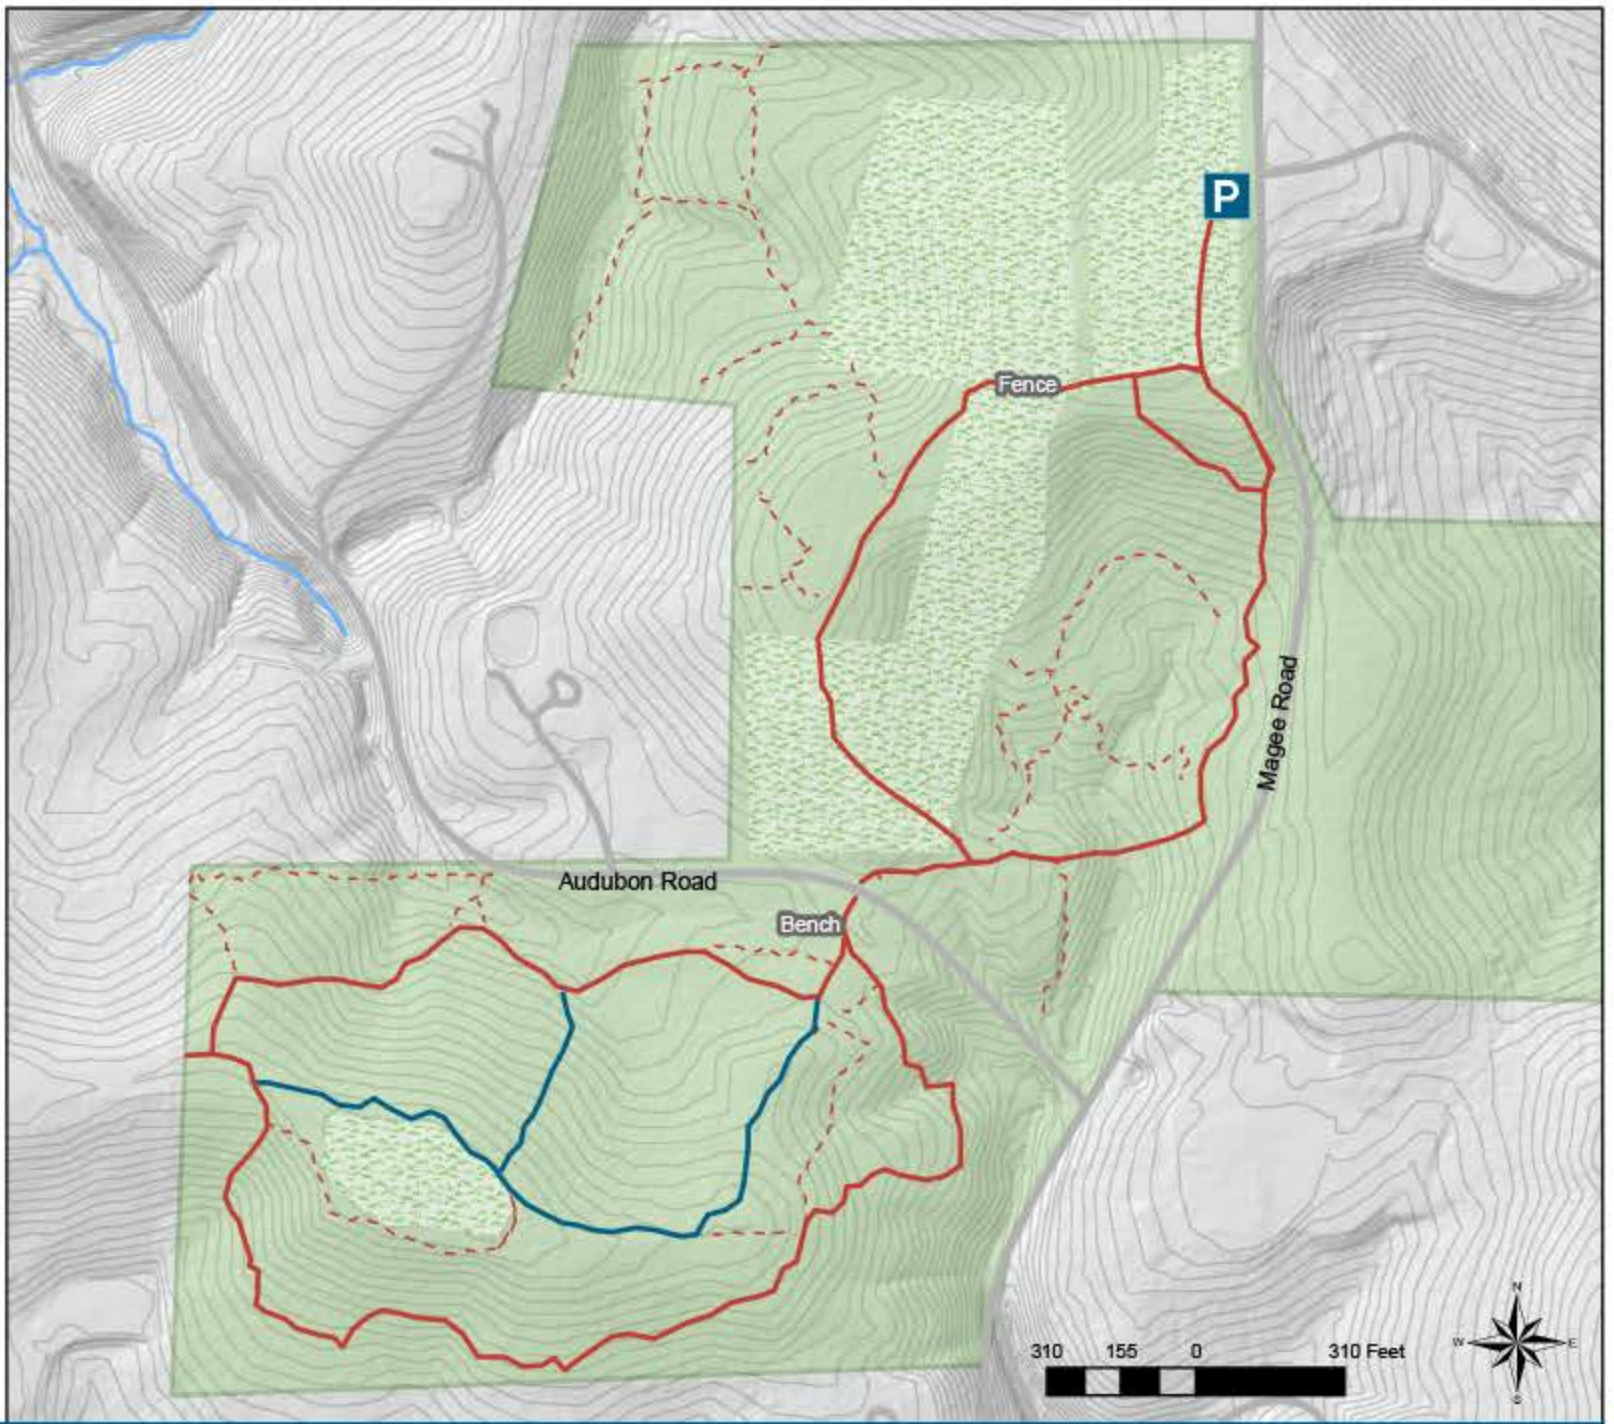

Legend

- Parking
- AG Loop 1.6 mi
- South Fork Trail
- Unmaintained Paths*
- Meadow
- ALT Boundary

*Unmaintained paths may be muddy or blocked with fallen trees. Please do not build new trails without ALT permission.

Audubon Greenway Conservation Area

Boundary lines and trail locations are approximate, conditions may vary. Contact Stewardship at 412-741-2750 or stewardship@alleghenylandtrust.org.

**ALLEGHENY
LAND TRUST**

Audubon Greenway (I, II, III, IV)

Legend

- Audubon Greenway
- Streams
- County Streets