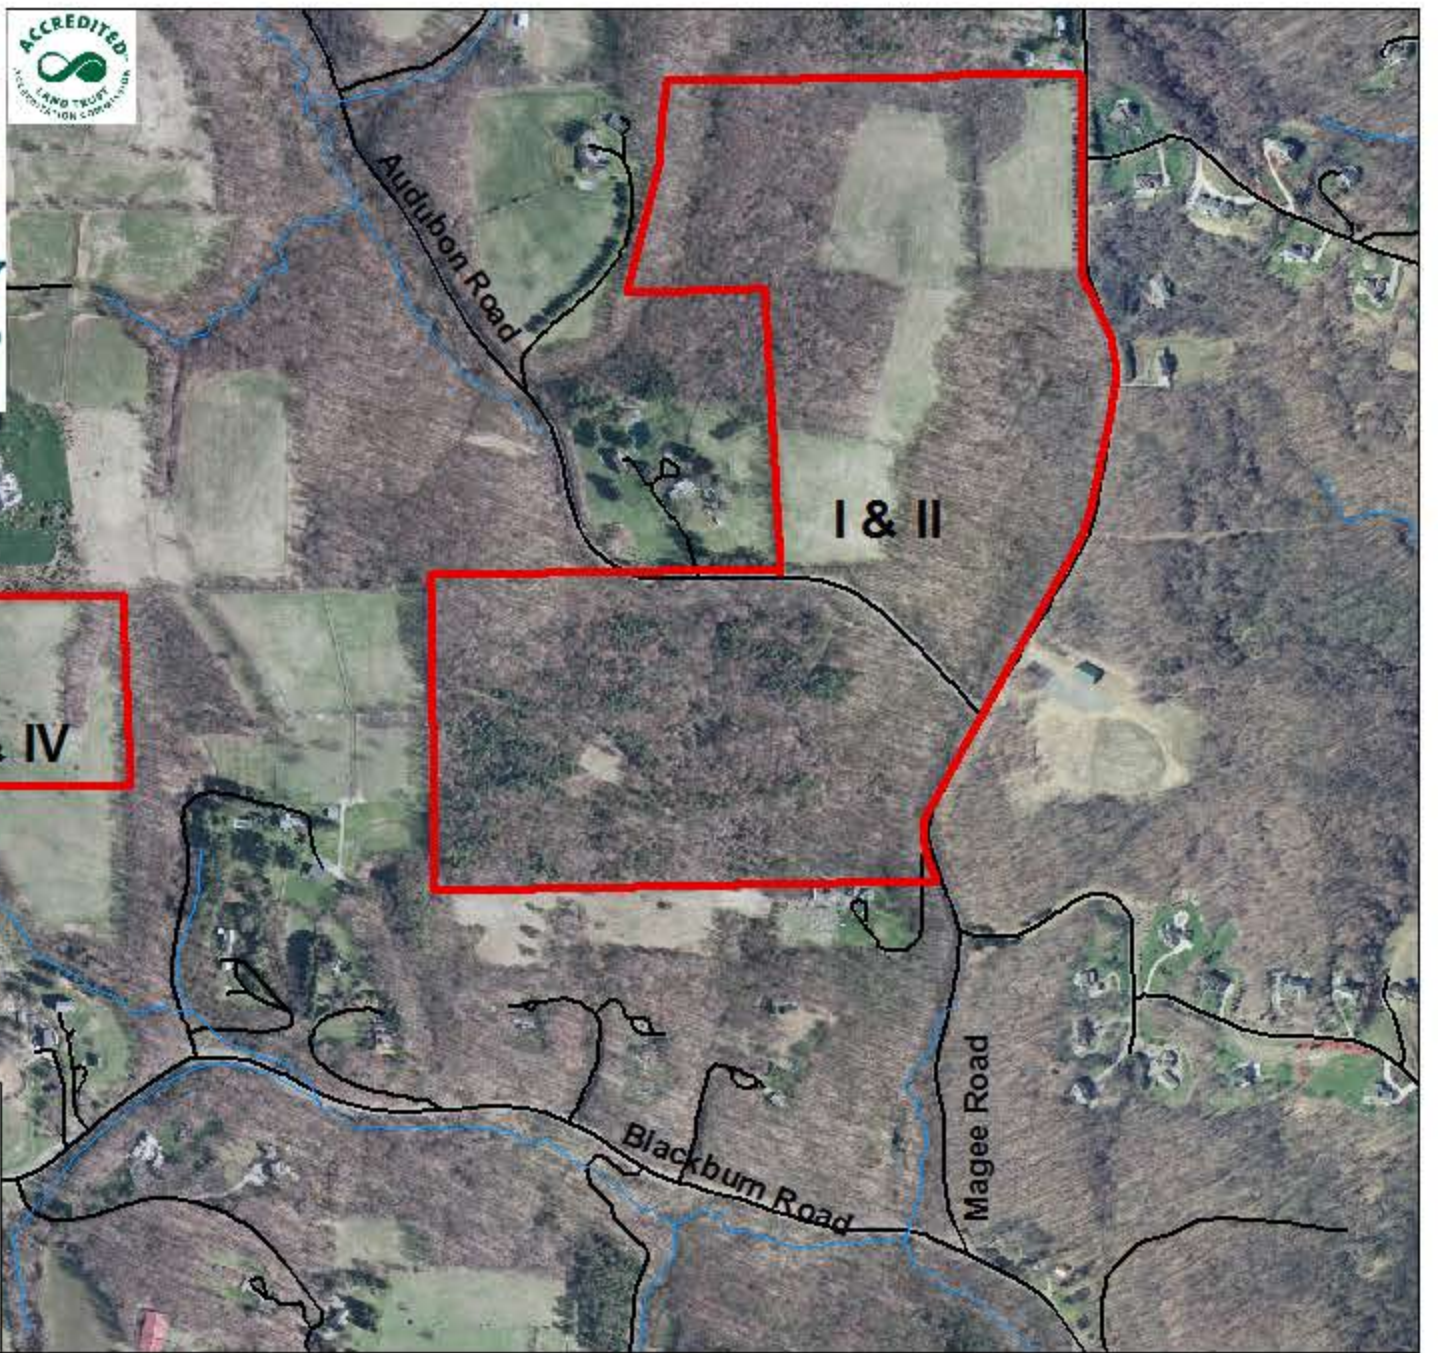

Legend

- Parking
- AG Loop 1.6 mi
- South Fork Trail
- Unmaintained Paths*
- Meadow
- ALT Boundary

*Unmaintained paths may be muddy or blocked with fallen trees. Please do not build new trails without ALT permission.

Audubon Greenway Conservation Area

Boundary lines and trail locations are approximate, conditions may vary. Contact Stewardship at 412-741-2750 or stewardship@alleghenylandtrust.org.

**ALLEGHENY
LAND TRUST**

Audubon Greenway (I, II, III, IV)

Legend

- Audubon Greenway
- Streams
- County Streets